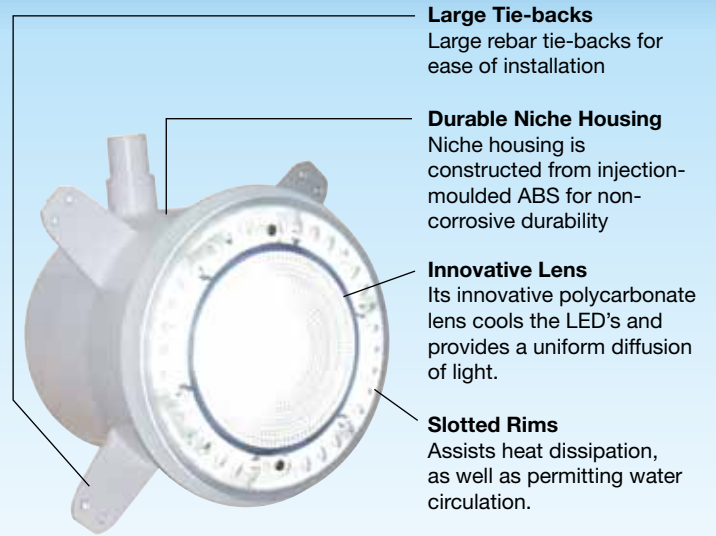

BRITESTREAM

MULTICOLOURED LED NICHE LIGHT

Britestream Multicoloured LED light is a flush mounted light which protrudes only 11mm from the pool/spa wall.

Britestream Multicoloured LED light can produce a multitude of different colours without the need for coloured lenses. The light's multicoloured combinations are easily programmed via its light switch.

Britestream LED Light utilises energy efficient super bright LED's and operates on only 15 watts of energy.

- Energy saving – operates on 15% of the energy of a halogen pool light
- Long life – LED life span of over 70,000 hours
- Optional Stainless Steel Rim

The Britestream Multicoloured LED light is cleverly designed with a built in colour memory, which means the light's multicoloured LED's always defaults to its last colour selection. Nine different colour programs are available:

Triple seal connection
Three O'rings are in place to provide a triple seal eliminating the possibility of any leakages travelling up the power cord.

Optional Stainless Steel Rim

Warranty
BriteStream LED lights are covered by a comprehensive 12 month warranty.