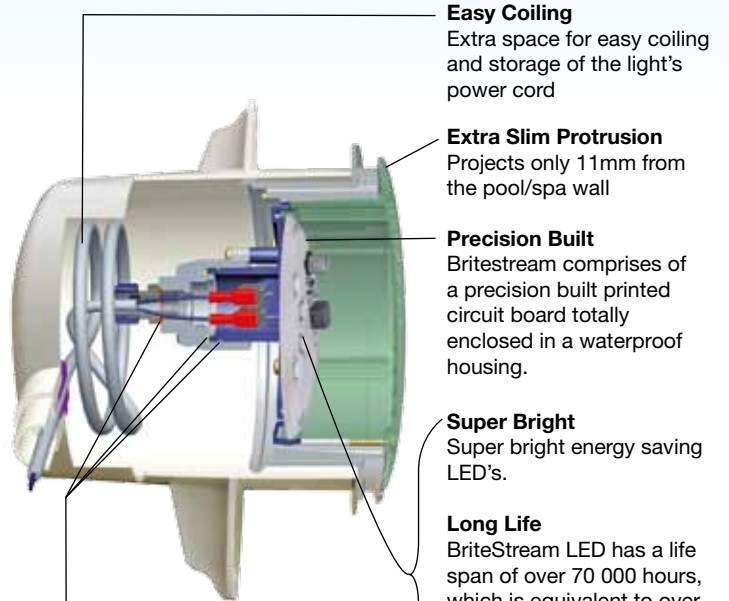

BRITESTREAM

MULTICOLOURED LED NICHE LIGHT

Britestream Multicoloured LED light is a flush mounted light which protrudes only 11mm from the pool/spa wall.

Britestream Multicoloured LED light can produce a multitude of different colours without the need for coloured lenses. The light's multicoloured combinations are easily programmed via its light switch.

Britestream LED Light utilises energy efficient super bright LED's and operates on only 15 watts of energy.

- Energy saving – operates on 15% of the energy of a halogen pool light
- Long life – LED life span of over 70,000 hours
- Optional Stainless Steel Rim

The Britestream Multicoloured LED light is cleverly designed with a built in colour memory, which means the light's multicoloured LED's always defaults to its last colour selection. Nine different colour programs are available:

Triple seal connection
Three O'rings are in place to provide a triple seal eliminating the possibility of any leakages travelling up the power cord.

Optional Stainless Steel Rim

Warranty
BriteStream LED lights are covered by a comprehensive 12 month warranty.