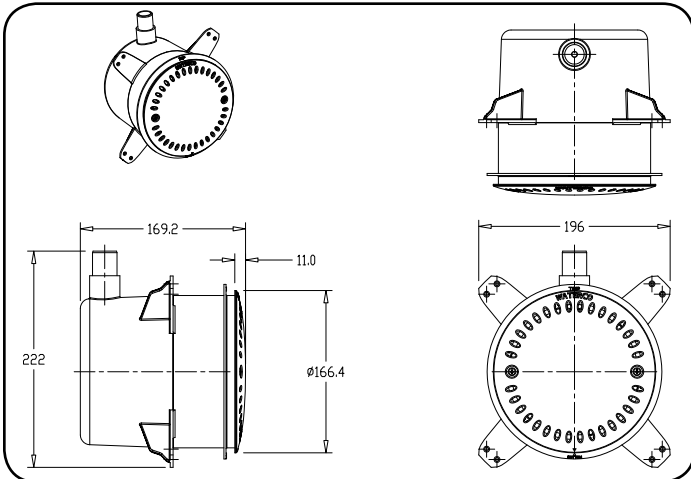

The Britestream Multicoloured LED light is cleverly designed with a built in colour memory, which means the light's multicoloured LED's always defaults to its last colour selection. Nine different colour programs are available:

SWITCH SEQ NO	COLOURS & MODES SELECTION	
1	WHITE	
2	SLOW CHANGING COLOURS - 20 SECOND RAMPING	
3	FAST CHANGING COLOURS - 5 SECOND RAMPING	
4	BLUE	
5	MAGENTA	
6	RED	
7	YELLOW - GREEN (GOLD)	
8	GREEN	
9	AQUA	

Zonal Distribution	Power Usage	Input Voltage	LED Life
0 to 180 degrees	15Watt	12V AC	70,000 hours

Technical Specifications

Triple seal connection
Three O'rings are in place to provide a triple seal eliminating the possibility of any leakages travelling up the power cord.